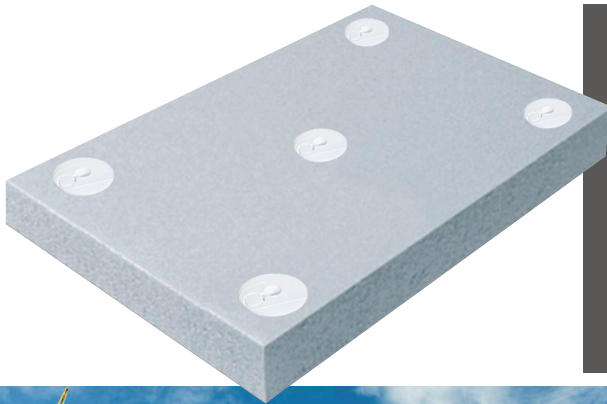

Advantages

- Fully automatic tool (shoots up to 1,000 shots/hr)
- Low push down force (4.2kg)
- 95J Impact force; **20% MORE POWER**
- Fuel and battery gauges; check levels anytime
- Fuel cell provides up to 600 shots
- Lithium battery provides up to 10,000 shots
- Weighs only 3.3 kg (with battery); **10% LIGHTER**
- Bi-function hook 180° rotative; Belt and Scaffold positions

2 Step Installation Method

- 1 Place 5 Pins: 1 in each corner and 1 in the middle*
- 2 Fasten insulation using T4 IF Compact tool

4 times faster than traditional stick pin installation

* per 2 feet x 4 feet board and approximately 6 inches from any edge