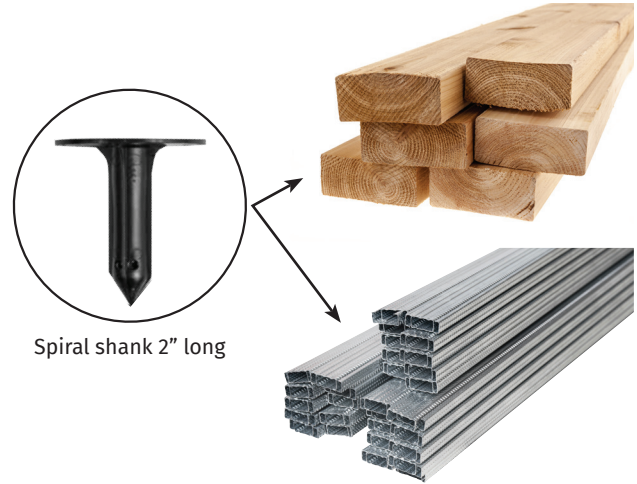

method

Exterior Walls
Heated Floors
Balcony
Foundation Wall Concrete
Foundation Wall Hollow Block
Parking Lot Ceiling

PATENTED TECHNOLOGY

Flanges to ensure the insulation remains perfectly in place during the fastening process.

Improved Thermal Efficiency with Integrated Cap

**99.4%
or better**

Extruded Polystyrene

Polyester

Fibreglass / Rockwool

Expanded Polystyrene

Polyurethane Foam & Polyisocyanurate

INSULATION FASTENERS FOR STEEL STUDS AND WOOD			
PART #	DESCRIPTION	INSULATION THICKNESS	BOX QTY.
T4IFS-100	1" Insulation Fastener w/fuel	1" (25mm)	500
T4IFS-112	1-1/2" Insulation Fastener w/fuel	1-1/2" (38mm)	500
T4IFS-200	2" Insulation Fastener w/fuel	2" (50mm)	500
T4IFS-212	2-1/2" Insulation Fastener w/fuel	2-1/2" (63mm)	500
T4IFS-300	3" Insulation Fastener w/fuel	3" (75mm)	500
T4IFS-312	3-1/2" Insulation Fastener w/fuel	3-1/2" (89mm)	500
T4IFS-400	4" Insulation Fastener w/fuel	4" (100mm)	500
T4IFS-500	5" Insulation Fastener w/fuel	5" (125mm)	500
T4IFS-600	6" Insulation Fastener w/fuel	6" (150mm)	400
T4IFS-700	7" Insulation Fastener w/fuel	7" (175mm)	300
T4IFS-800	8" Insulation Fastener w/fuel	8" (200mm)	300

Smooth shank 1-1/4" long, zinc plated

INSULATION FASTENERS FOR CONCRETE AND CMU			
PART #	DESCRIPTION	INSULATION THICKNESS	BOX QTY.
T4IFC-100	1" Insulation Fastener w/fuel	1" (25mm)	500
T4IFC-112	1-1/2" Insulation Fastener w/fuel	1-1/2" (38mm)	500
T4IFC-200	2" Insulation Fastener w/fuel	2" (50mm)	500
T4IFC-212	2-1/2" Insulation Fastener w/fuel	2-1/2" (63mm)	500
T4IFC-300	3" Insulation Fastener w/fuel	3" (75mm)	500
T4IFC-312	3-1/2" Insulation Fastener w/fuel	3-1/2" (89mm)	500
T4IFC-400	4" Insulation Fastener w/fuel	4" (100mm)	500
T4IFC-412	4-1/2" Insulation Fastener w/fuel	4-1/2" (114mm)	500
T4IFC-500	5" Insulation Fastener w/fuel	5" (125mm)	500
T4IFC-600	6" Insulation Fastener w/fuel	6" (150mm)	400
T4IFC-700	7" Insulation Fastener w/fuel	7" (175mm)	300