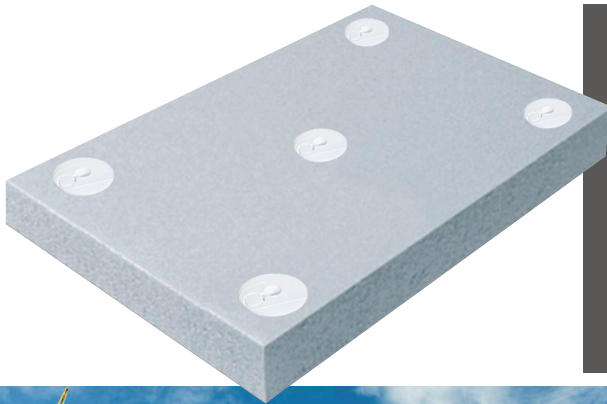

## Advantages

- Fully automatic tool (shoots up to 1,000 shots/hr)
- Low push down force (4.2kg)
- 95J Impact force; **20% MORE POWER**
- Fuel and battery gauges; check levels anytime
- Fuel cell provides up to 600 shots
- Lithium battery provides up to 10,000 shots
- Weighs only 3.3 kg (with battery); **10% LIGHTER**
- Bi-function hook 180° rotative; Belt and Scaffold positions

## 2 Step Installation Method

- 1 Place 5 Pins: 1 in each corner and 1 in the middle\*
- 2 Fasten insulation using T4 I-F tool

**4 times faster than traditional stick pin installation method**

\* per 2 feet x 4 feet board and approximately 6 inches from any edge

# PATENTED TECHNOLOGY

**Flanges** to ensure the insulation remains perfectly in place during the fastening process.

**Improved Thermal Efficiency with Integrated Cap**

**99.4%  
or better**

Extruded Polystyrene